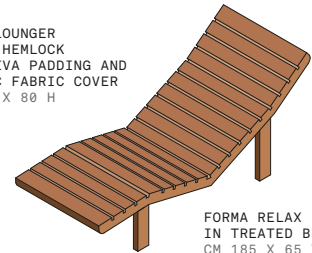

Effe has designed a complete range of fittings for saunas and Hammams with armchairs, loungers, tables and chaise longues to complete your spa area in style.

KNEIPP
SHOWER HOSE

BUCKET SHOWER

AUKI RELAX LOUNGER
IN CANADIAN HEMLOCK
HEAD-REST: EVA PADDING AND
ECRU ACRYLIC FABRIC COVER
CM 187 X 65 X 80 H