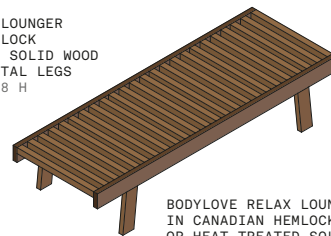

BODYLOVE RELAX LOUNGER
IN CANADIAN HEMLOCK
OR HEAT TREATED SOLID WOOD
CM 184 X 65 X 38 H