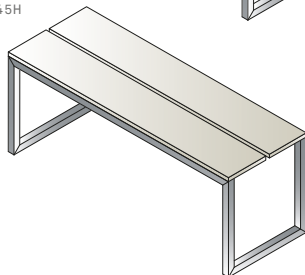

LOGICA BENCH 79
SAND
79X41X45H

LOGICA BENCH 79
CLOUD
79X41X45H

LOGICA BENCH 114
SAND
114X41X45H

LOGICA BENCH 114
STONE
114X41X45H

LOGICA BENCH 114
CLOUD
114X41X45H

MINI SPRING
TECK
48X20

MINI SPRING
CRISTALPLANT WHITE
48X20