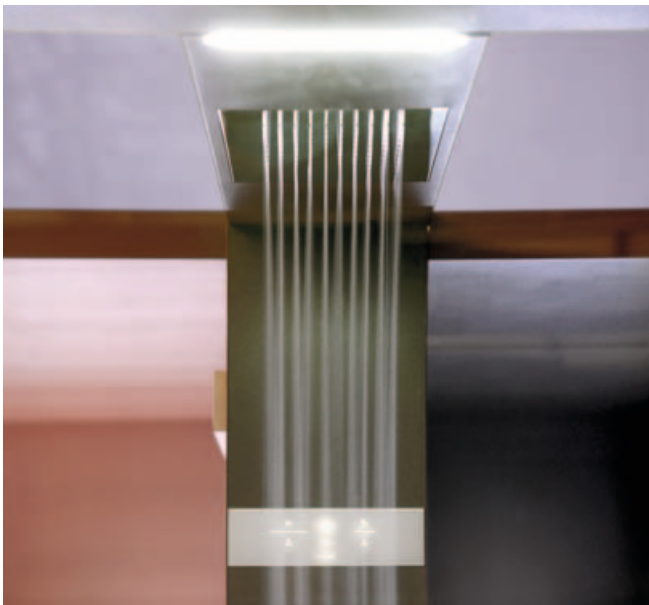

Dimensioni Dimensions

Logica Spa
373 x 250 x h 226 cm

Su misura
Custom size

Design:
Talocci Design

> 1
Finish: Stone.

> 2
Shower with touch
controls.

1 >

< 2