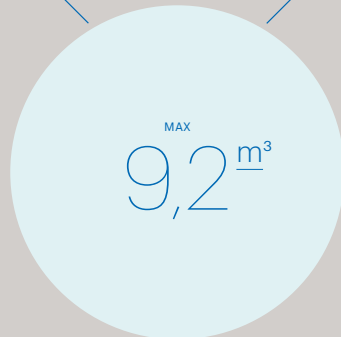

LA SCELTA DI GENERATORI DI VAPORE EFFE

YOUR CHOICE OF EFFE STEAM GENERATORS

HAMMAM
SIZE

90^{m³}
AND MORE

NUVOLA
SMART POWER

EXTERNAL

INTERNAL

NUVOLA

TOUCH&STEAM

AQUASTEAM
SMART

EASYTEAM
SMART

MAX
9,2^{m³}

MAX
4,5^{m³}

HAMMAM
SIZE

HAMMAM
SIZE