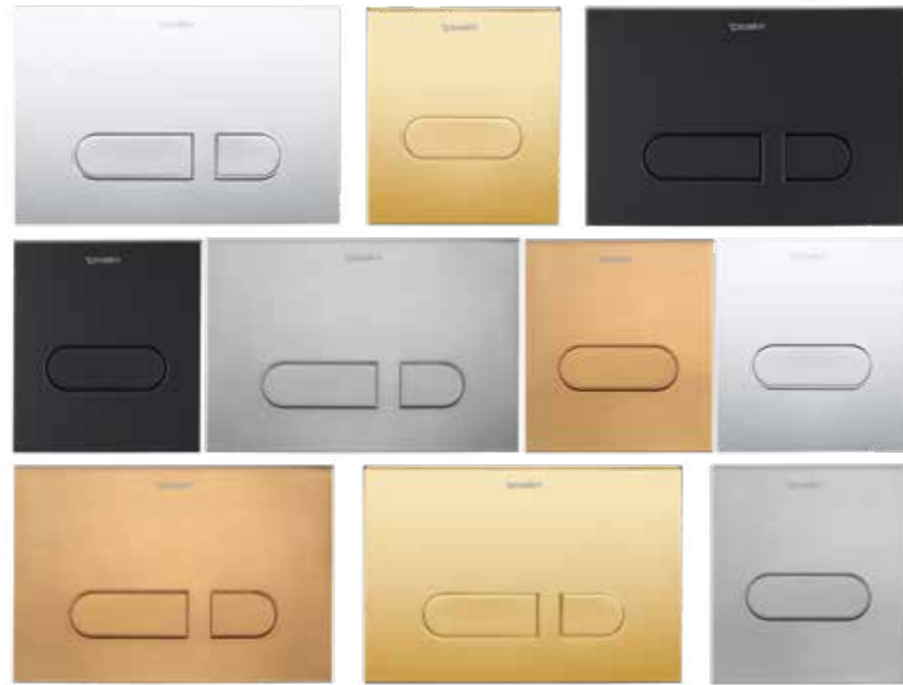

70 Brushed Stainless Steel

34 Polished Gold

04 Brushed Bronze

46 Black Matt

* For color variants exchange [...] for color codes

* For color variants exchange [...] for color codes

DuraSystem®

DuraSystem® actuator plate A1
For toilets, mechanical, plastics