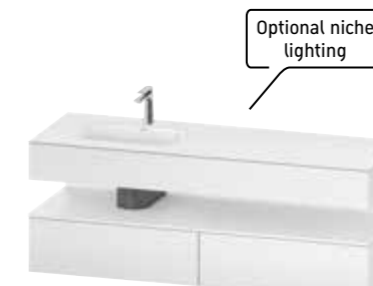

Vanity unit with console
Wall-mounted, 2 pull-out compartments, incl. vanity basin left

#QA4795 1600 x 550 mm