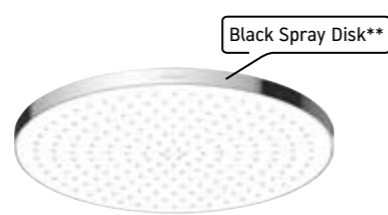

#UV06520160[...]*

Handshower - 3jet Click!
Ø 120 mm, MinusFlow

#UV06520170[...]*

Black Spray Disk**

Stick hand shower
Round, MinusFlow

#UV06420010[...]*

Shower head
Ø 230 mm, MinusFlow

#UV06620170[...]*