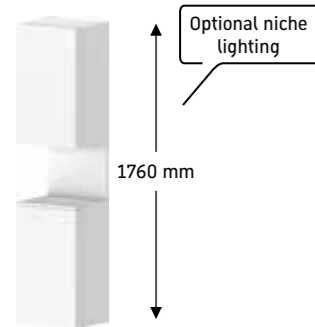

#QA4800 800 x 550 mm
#QA4801 1000 x 550 mm
#QA4802 1200 x 550 mm

Tall cabinet
Wall-mounted, 2 doors, L/R, open shelf, glass shelves on top, in the upper part of the cabinet

#QA1346 400 x 360 mm

Semi-tall cabinet
Wall-mounted, 1 door, L/R