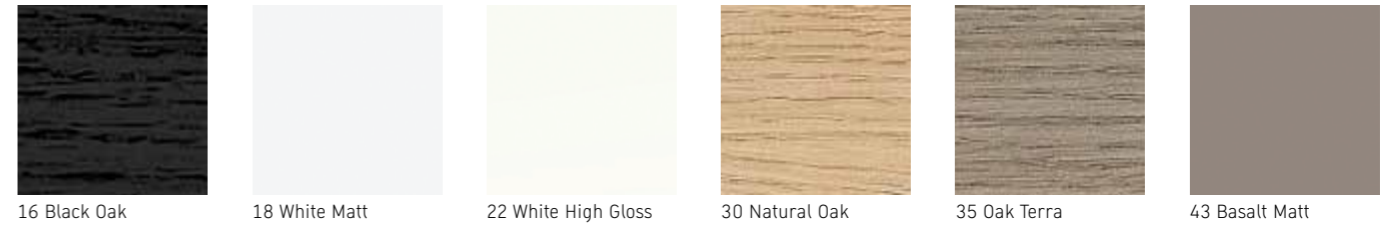

Decor

Price group 2

16 Black Oak

18 White Matt

22 White High Gloss

30 Natural Oak

35 Oak Terra

43 Basalt Matt

49 Graphite Matt

55 Marbled Oak

91 Taupe Matt