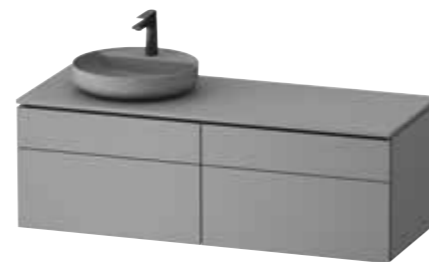

Vanity unit
wall-mounted, 2 drawers, 2 pull-out compartments

#VT4870 L/R 1420 x 550 mm