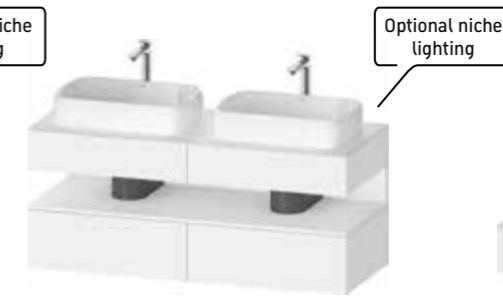

Vanity unit with console
Wall-mounted, 2 drawers, 2 pull-out compartments, for 2 above counter basins

#QA4767 1400 x 550 mm
#QA4779 1600 x 550 mm

Console
for above counter basin

#QA4800 800 x 550 mm
#QA4801 1000 x 550 mm
#QA4802 1200 x 550 mm