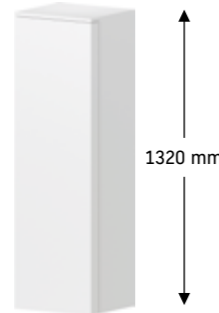

#QA4800 800 x 550 mm
#QA4801 1000 x 550 mm
#QA4802 1200 x 550 mm

Tall cabinet
Wall-mounted, 2 doors, L/R, open shelf, glass shelves on top, in the upper part of the cabinet

#QA1346 400 x 360 mm

Semi-tall cabinet
Wall-mounted, 1 door, L/R